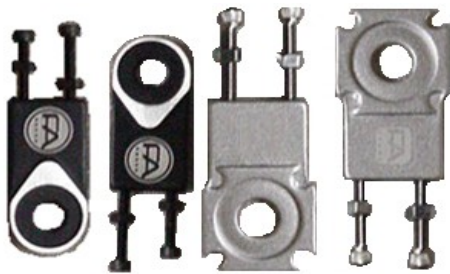

			MSRP
Upper	390mm	11-7080	\$ 8.00
	425mm	11-7085	\$ 8.00
	475mm	11-7090	\$ 8.00
Lower	one size	11-7095	\$ 8.00

Wheels and Wheelsets

FJ 100 Wheels - 48 Hole rear with 36 front jumping HD DM 30 alloy rims, alloy Free Agent hubs w/14mm" axles. Stainless steel spokes. Black rims and hubs with brushed sidewalls. Sealed cartridge bearings.

FJ 40 Wheels— 48 hole Chrome Rear with 36 hole black front Wheel. Cassette rear with 11 tooth cog. Sealed cartridge bearing. Sun Lite rims.

FJ 300 wheels— Sun King Pin Rims. Free agent oversized sealed bearing hubs. 14mm round hollow axles with 14 gauge spokes. Front 36 hole. Rear 48 hole. Cassette rear hub with 13tooth cog.

Champ Wheels— 20" Alloy hubs and rims—Coaster Brake

Speedway Mini/JR Wheels— 20X1 1/8" Alloy hub and rims—Freewheel

Stiletto Wheels —20" Sealed bearing hubs with Alex Goliath white rims.

	Part#	MSRP
FJ 100 Rear	11-7021	\$59.98
FJ 100 Front	11-7023	\$39.98
FJ 40 Lite wheel set	11-7010	\$259.98
FJ 300 Rear	11-7024	\$149.98
FJ 300 Front	11-7022	\$99.98
Champ Rear wheels	11-7006	\$39.98
Speedway Mini/Jr Wheel set	11-7011	\$119.98
Stiletto Wheelset	11-7015	149.98